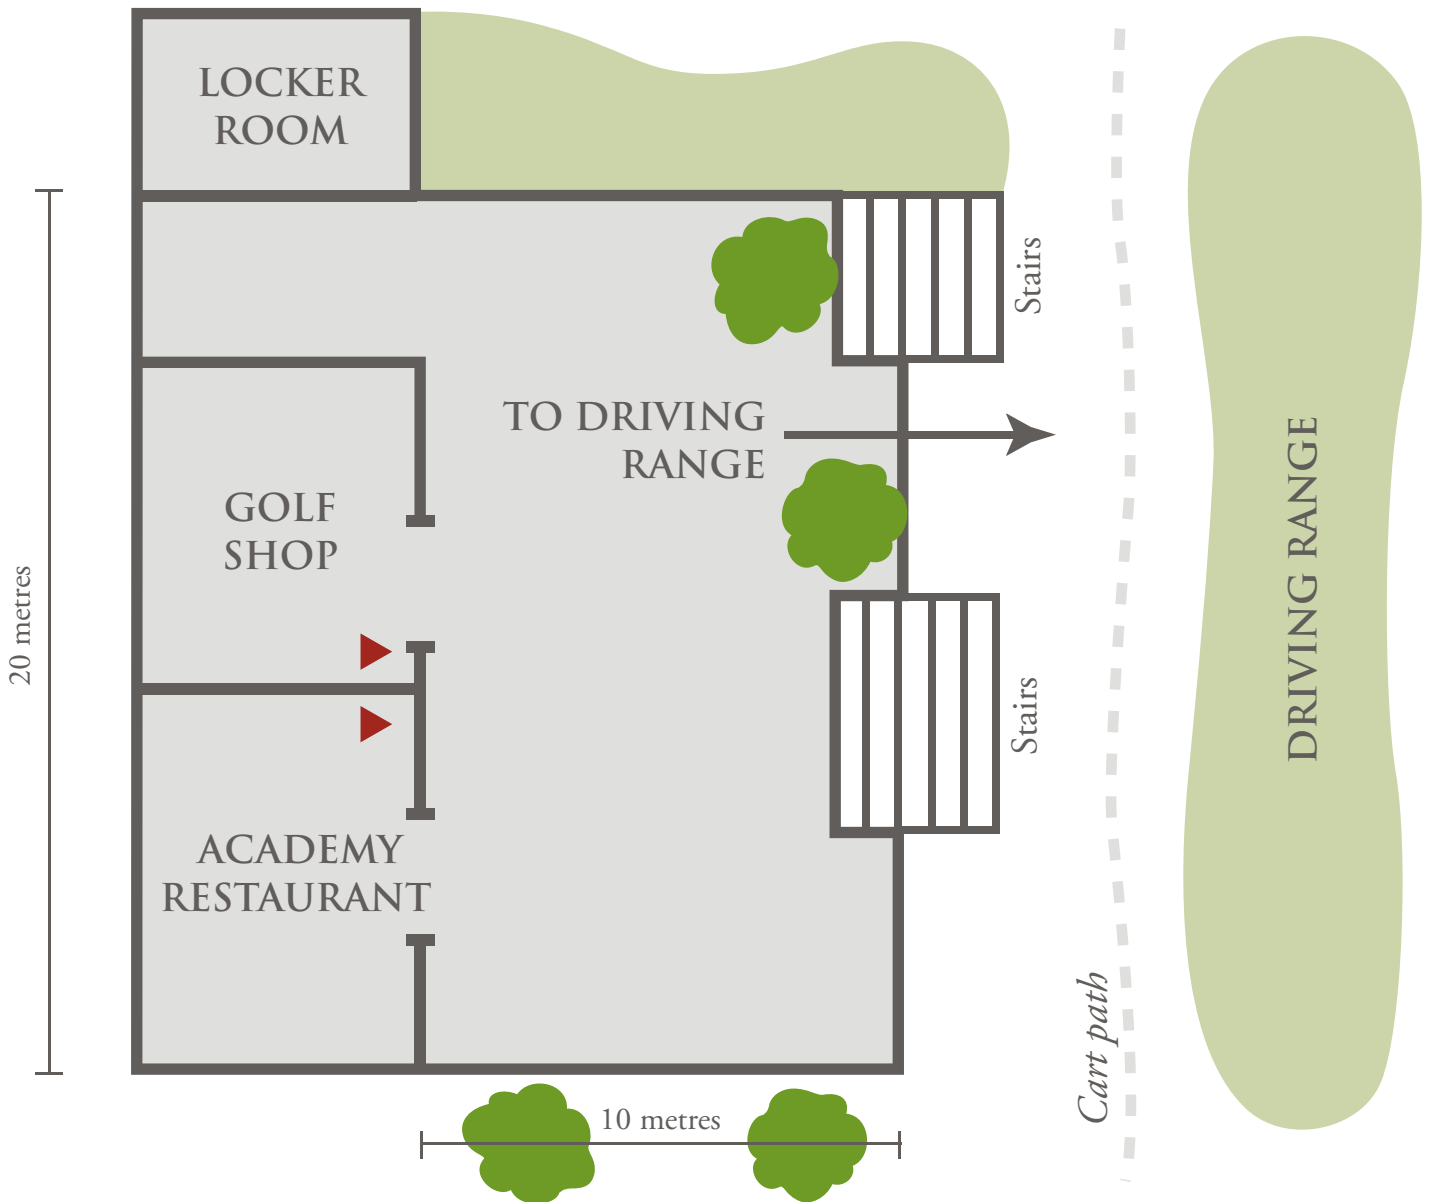

# VENUES & CAPACITIES: ACADEMY TERRACE

TERRACE CAPACITIES	Cocktail	Cabaret	Banquet	Theatre	KEY
	300	120	200	300	▼ Power points

*Boardroom and U-Shape not available.*