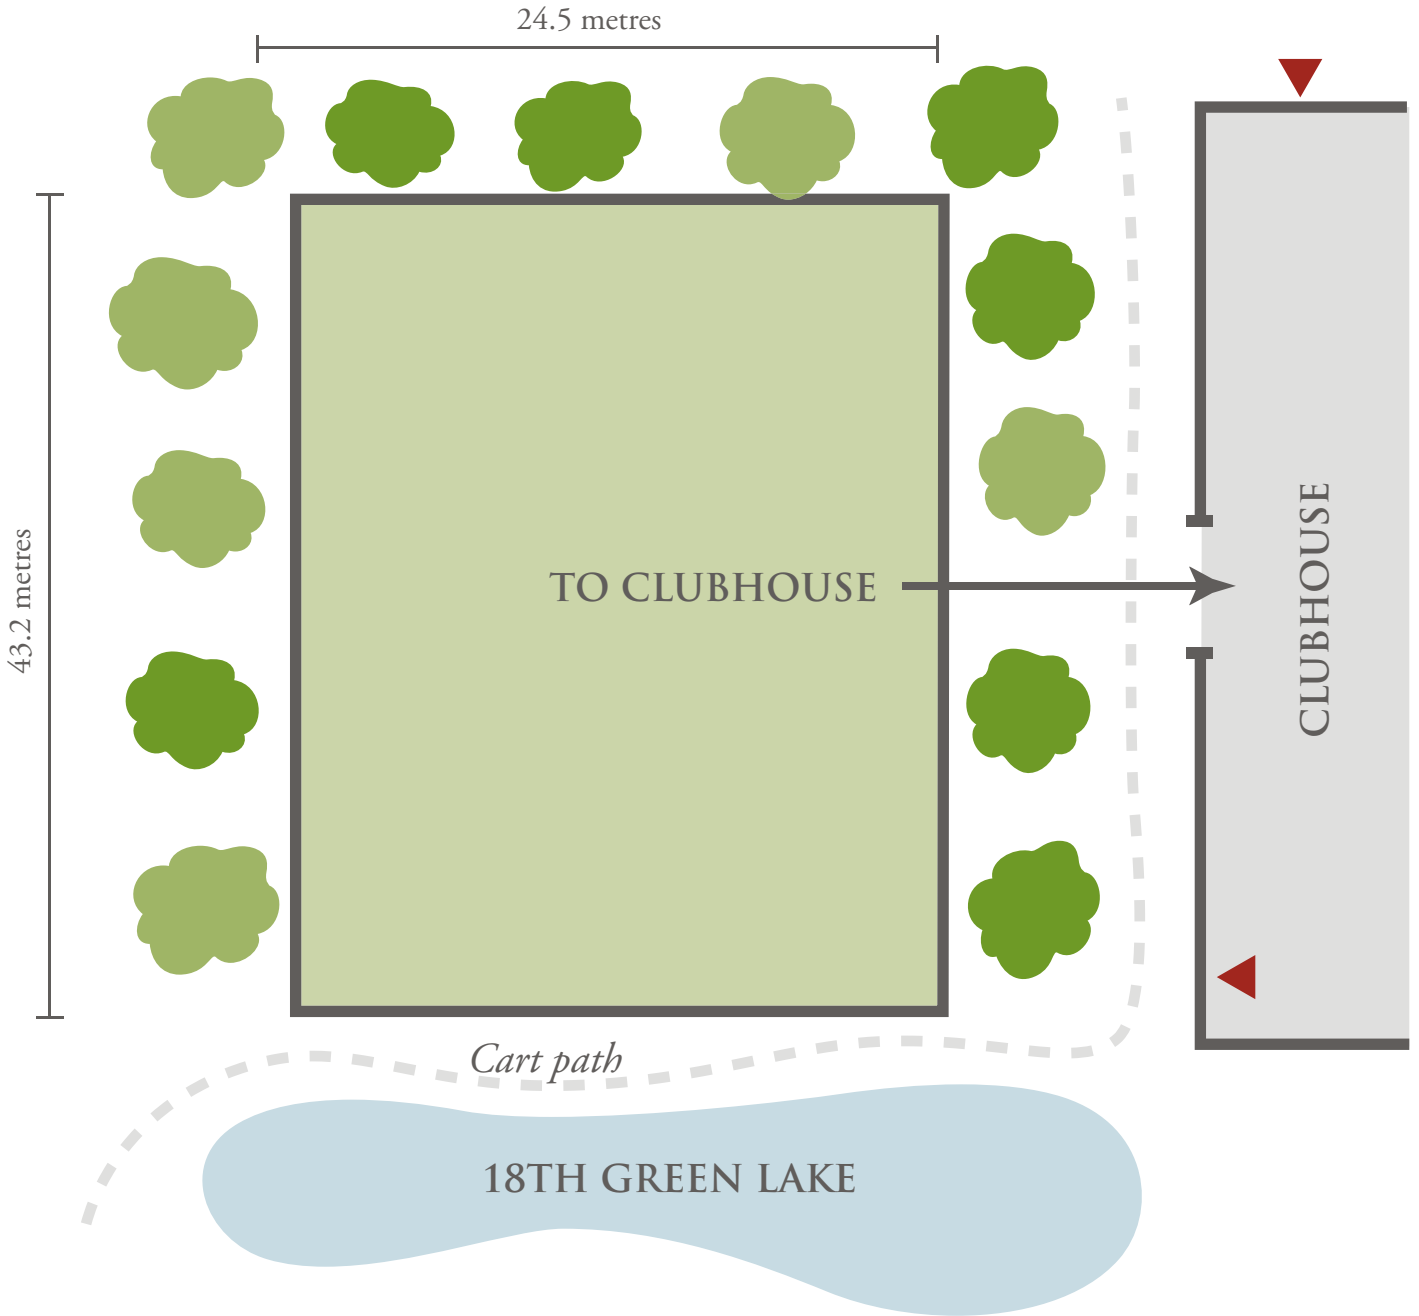

VENUES & CAPACITIES: THE LAWN

CAPACITIES					KEY
					Power points
Cocktail	Cabaret	Banquet	Theatre		
400	250	300	600		

Boardroom and U-Shape not available.