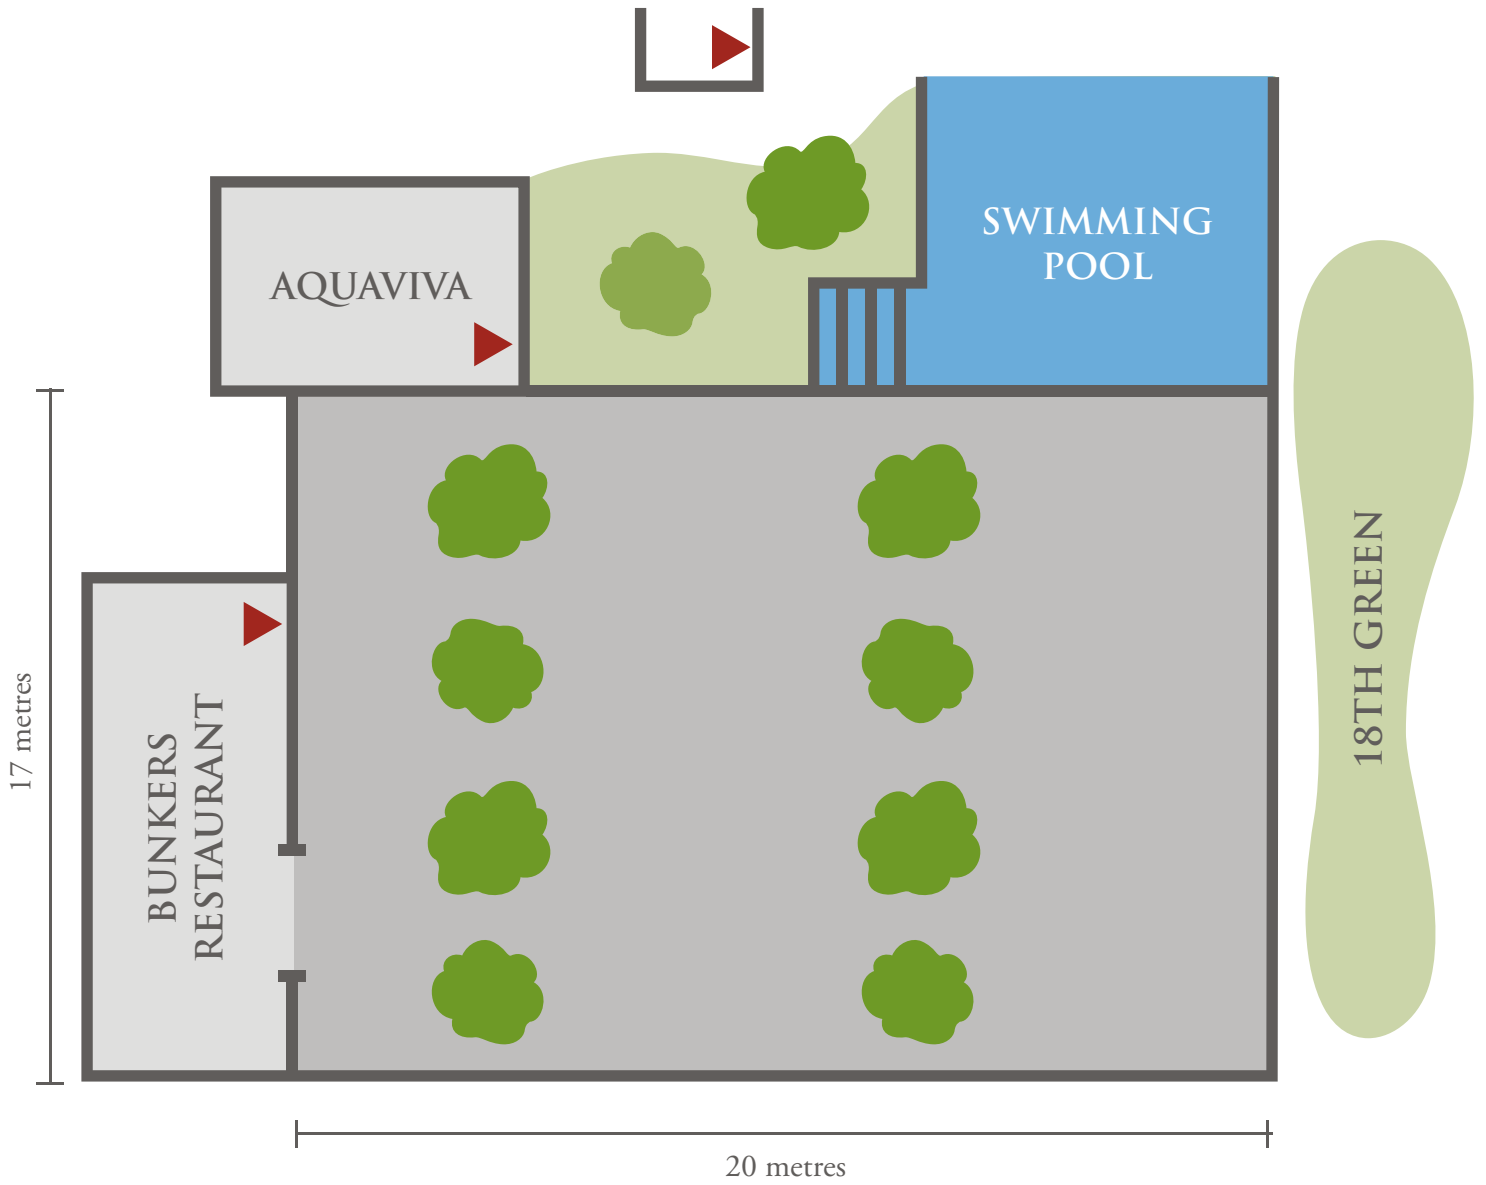

VENUES & CAPACITIES: AQUAVIVA POOL DECK

| CAPACITIES | | | | KEY |
|------------|--|---|---|--|
| |  Cocktail |  Cabaret |  Banquet |  Power points |
| | 400 | 150 | 200 | |

Boardroom, Theatre and U-Shape not available.